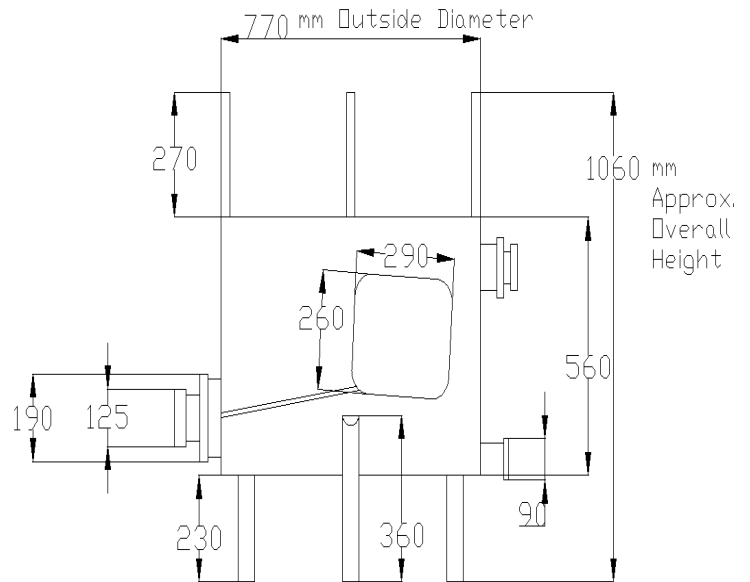

REF: KS060

Description: 260Lt Single Skin Storage Vessel c/w Stop-cock

Qty: 2 x No. 1 with Stop Cock, 1 Without

Technical Specifications:

Vessel Volume:	260Lt approx.
Mat'l of Construction:	ASTM SS316
Empty Vessel Weight:	50Kg
Overall Dimensions:	1.06m high x 0.77m wide
Outside Diameter:	Ø770 mm
Drain Outlet:	3 ½" Threaded Outlet
Supports:	3 x No. of legs

Note:
All technical information is given as guide and are not to take as absolute measurements.