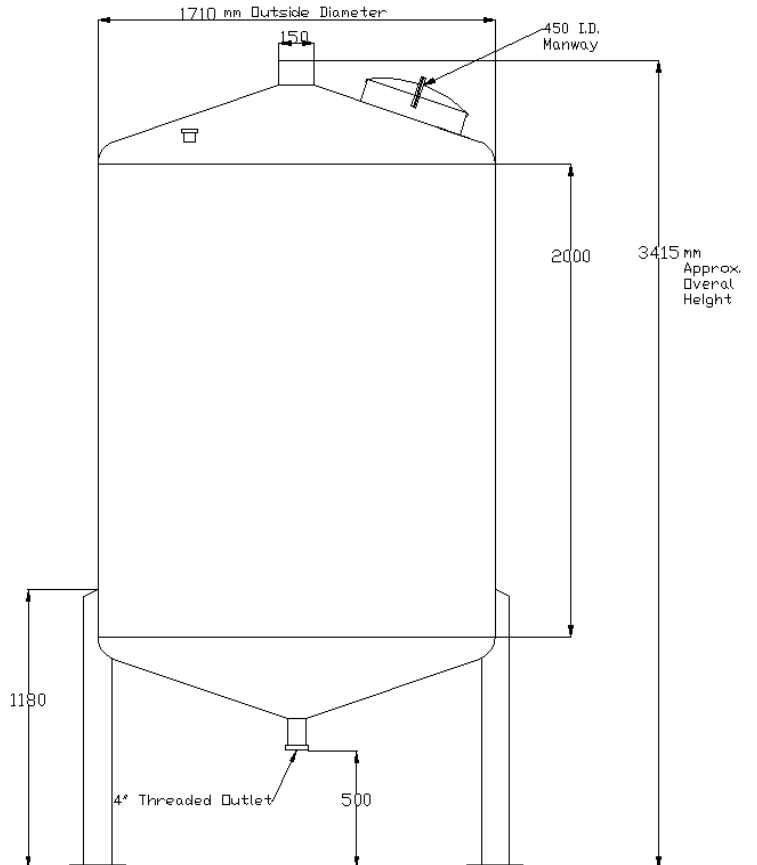

REF: KS064
Description: 5300Lt Single Skin Storage Vessel
Qty: 1x No.

Technical Specifications:

Vessel Volume:	5300Lt approx.
Mat'l of Construction:	ASTM SS304
Empty Vessel Weight:	575Kg
Overall Dimensions:	3.4m high x 1.7m wide
Outside Diameter:	Ø1710 mm
Drain Outlet:	4" Threaded Outlet
Supports:	4 x No. of legs
Lifting Lugs:	2 x No. x 12 mm Thick

Note:
All technical information is given as guide and are not to take as absolute measurements.