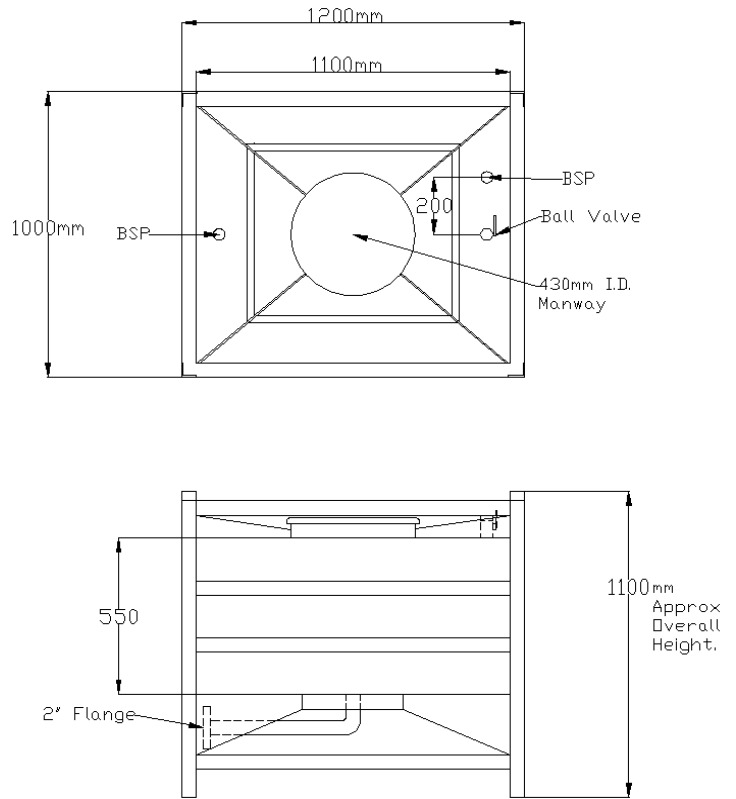

REF: KS074

Description: 535Lt Single Skin Storage Vessel c/w SS Support Frame & Forklift Skids

Qty: 97 x No.

**Technical Specifications:**

Vessel Volume:	535 Lt approx.
Mat'l of Construction:	SS304
Empty Vessel Weight:	163Kg
Overall Dimensions:	1.1m high x 1.2m wide x 1.0m deep
Outside Diameter:	Ø1200 mm
Drain Outlet:	2" Flange
Manway:	Ø430 mm
Supports:	4 x No. Legs

Note:  
All technical information is given as guide and are not to take as absolute measurements.