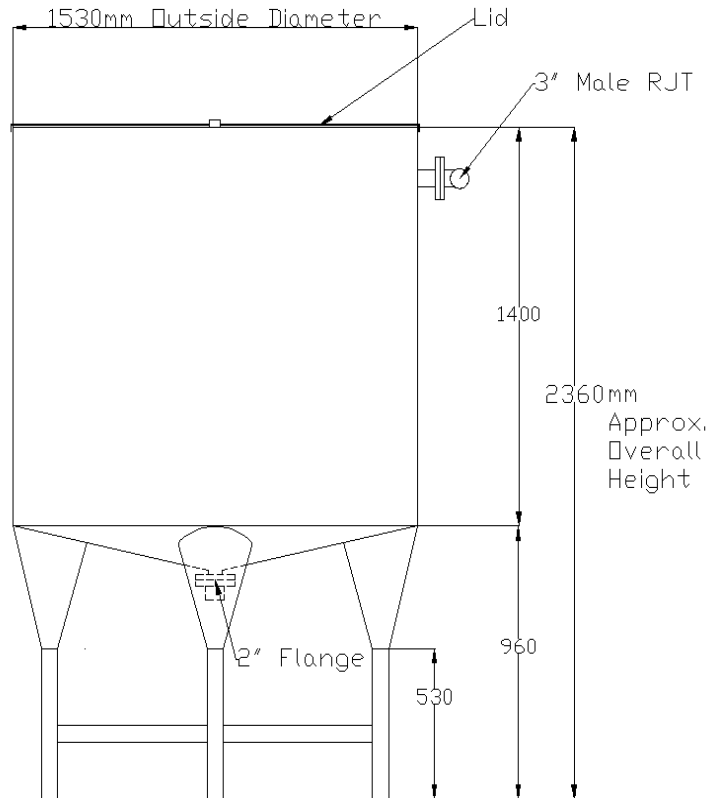

REF: KS079
Description: 2600Lt Single Skin Storage Vessel
Qty: 1 x No.

Technical Specifications:

Vessel Volume:	2600 Lt approx.
Mat'l of Construction:	ASTM SS316
Empty Vessel Weight:	230Kg
Overall Dimensions:	2.3m high x 1.53m wide
Outside Diameter:	Ø1530 mm
Drain Outlet:	2" Flange
Supports:	4 x No. Legs

Note:
All technical information is given as guide and are not to take as absolute measurements.